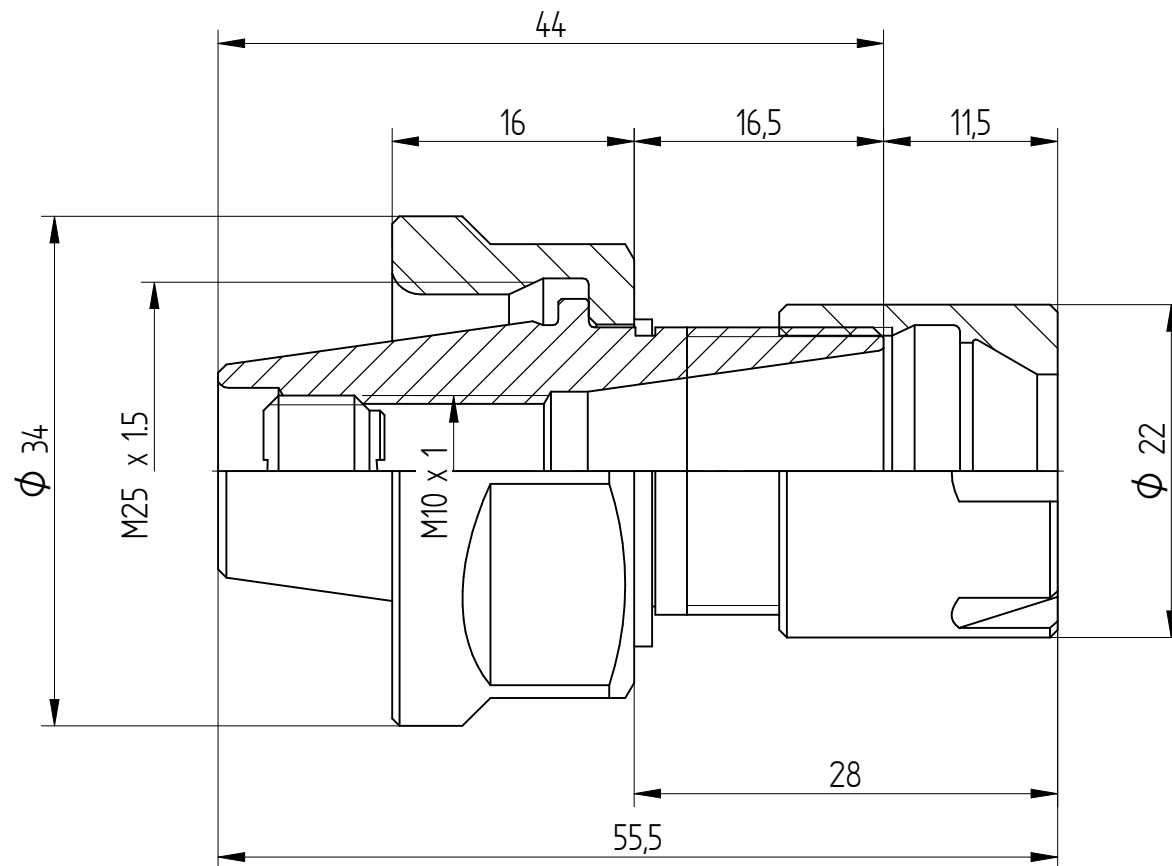

Swiss
Precision
Tools

REGO-FIX®

REGO-FIX AG
Obermattweg 60
4456 Tenniken / Switzerland

Phone +41 61 976 14 66
Fax +41 61 976 14 14
www.rego-fix.com

This is a non-controlled copy. All information given herein is subject to change without notice

The information given herein has been carefully checked and is believed to be correct. REGO-FIX, however, assumes no responsibility or liability for any errors, inaccuracies or omissions that may appear in this drawing

This document is subject to copyright laws. No part of this document may be reproduced or transmitted in any form or any means, electronic or mechanic, for any purpose, without the express written permission of REGO-FIX

Type : ADP_ER20_ER16M
Part No. : 716220160
Date : 16.02.2015
Scale : 2:1